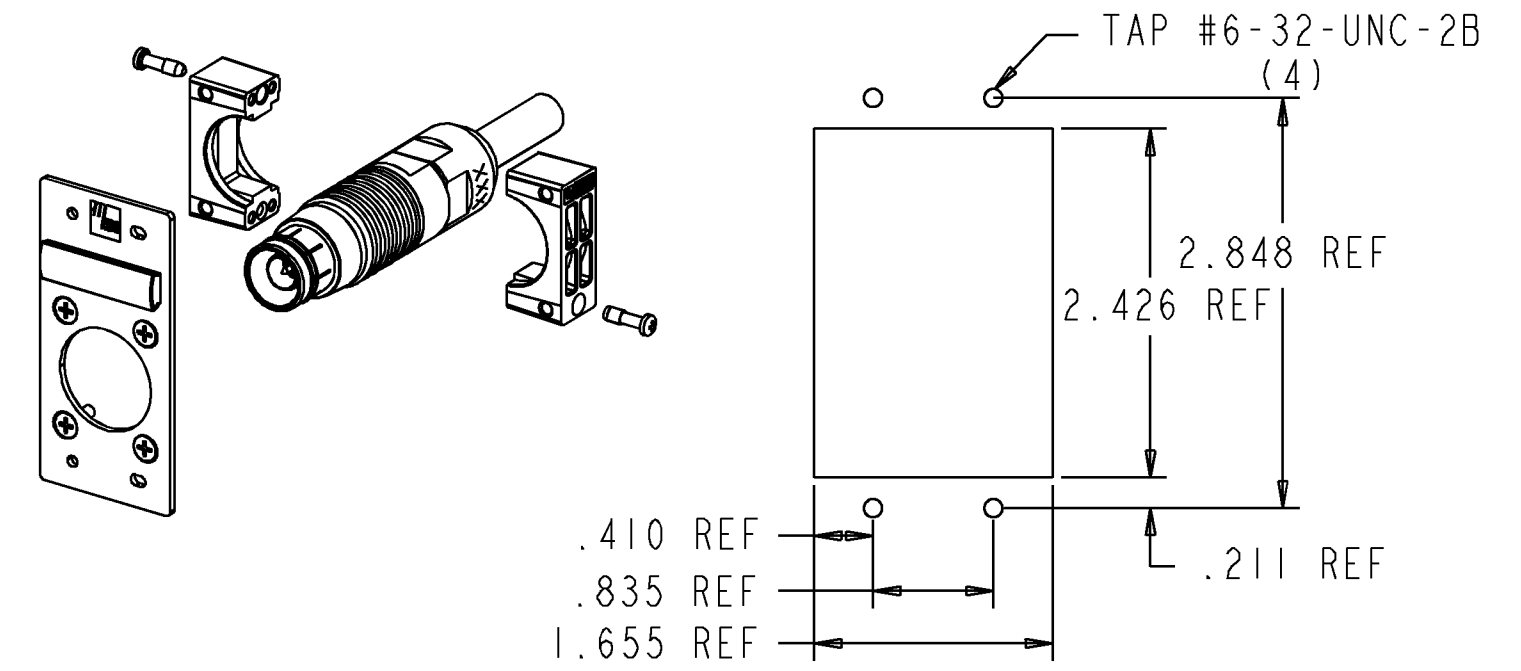

YOKE CLAMP ADAPTOR: USED ONLY ON PROAX TRIAX CONNECTORS SHOWN IN TABLE (SOLD SEPARATELY)

YOKE ADAPTER KITS FOR ADC CATALOG NUMBERS. INCLUDES TWO HALF YOKE ADAPTER CLAMPS PER KIT.

GTCJ-YA	GTCJ-XXX
LTCJ-YA	LTCJ-XXX DTCJ-XXX DTCP-XXX JTCJ-XXX