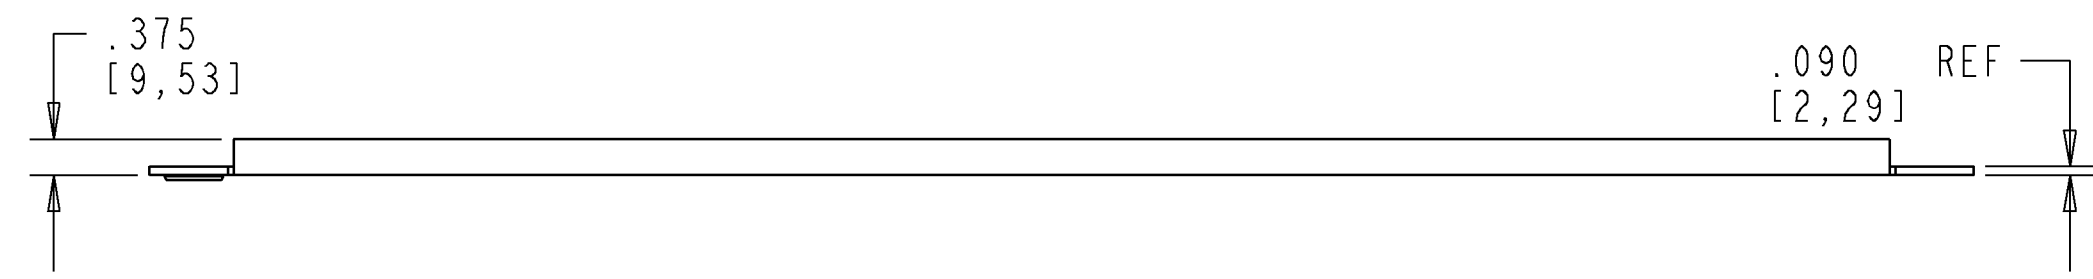

A

B

C

D

NOTES:

1. ONE COPY OF THIS DWG IS INCLUDED WITH UNIT AND SCREW #6 (40).

COLOR	EMPTY CHASIS ADC CATALOG NUMBERS	RACK UNITS
GRAY	TRP-2-G	2
BLACK	TRP-2-BK	2

2

2

3

3