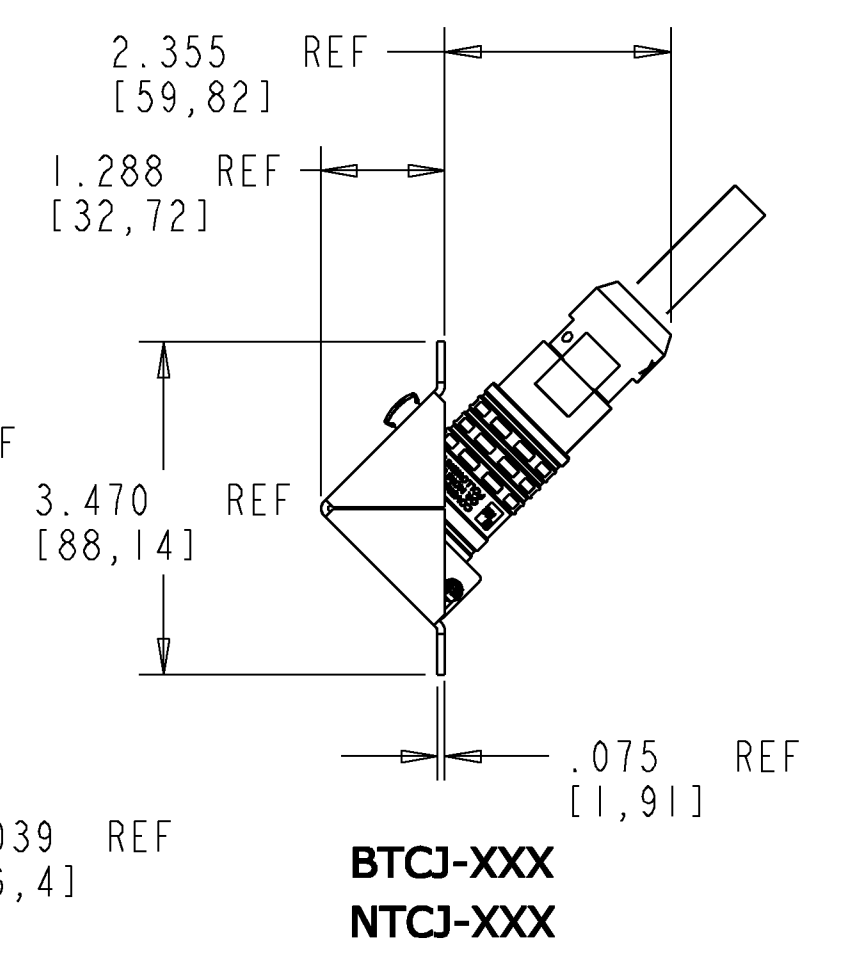

INFORMATION ON THIS DOCUMENT IS PROPRIETARY TO ADC AND SHALL NOT BE USED, COPIED, REPRODUCED OR DISCLOSED IN WHOLE OR IN PART WITHOUT WRITTEN CONSENT OF ADC.
ALL DIMS AND TOLERANCES ARE INCHES UNLESS OTHERWISE SPECIFIED
.XX:±xx
.XXX:±xxx
ANGULAR:±N/A

TITLE PROAX TRIAX CONNECTORS MOUNTING SOLUTIONS INSTALLATION DRAWING		DRAWING NUMBER 1373697	B REV
DO NOT SCALE DRAWING	ENGR: K. SKLUACEK DWN: R. DEMULLING	SHT. 4 OF 7	

DIMENSIONS IN INCHES
THIRD ANGLE PROJECTION