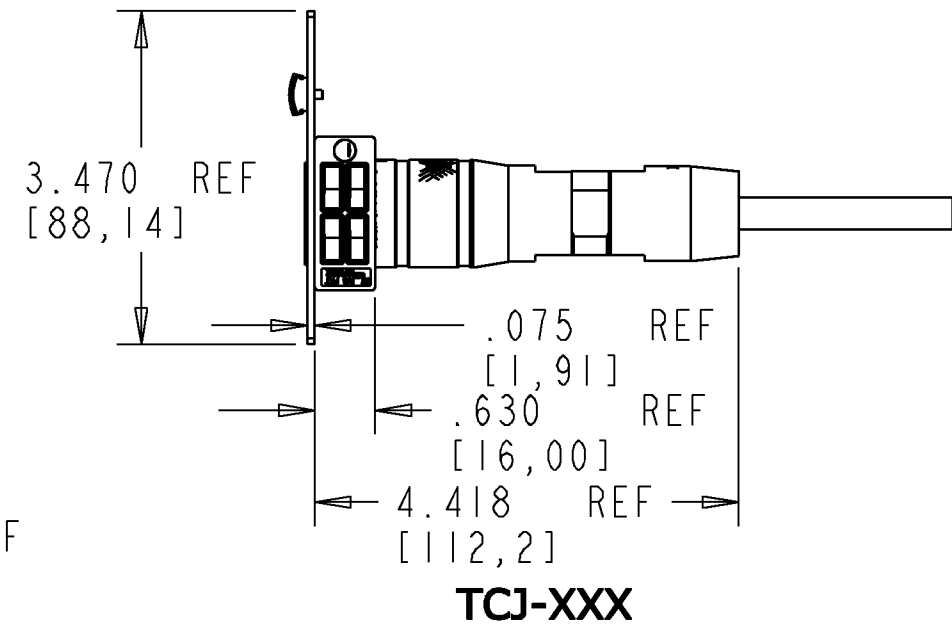

**DIMENSIONS IN INCHES
 THIRD ANGLE PROJECTION**

USA PROAX TRIAX

GLOBAL PROAX TRIAX

YOKE CLAMP KITS FOR ADC CATALOG NUMBERS. INCLUDES TWO HALF YOKE PER KIT.

* TCJ-Y	TCJ-XXX BTCJ-XXX NTCJ-XXX **GTCJ-XXX **LTCJ-XXX **DTCJ-XXX **DTCP-XXX **JTCJ-XXX
* TCP-Y	TCP-XXX GTCJ-XXX BTCJ-XXX NTCP-XXX LTCJ-XXX JTCP-XXX