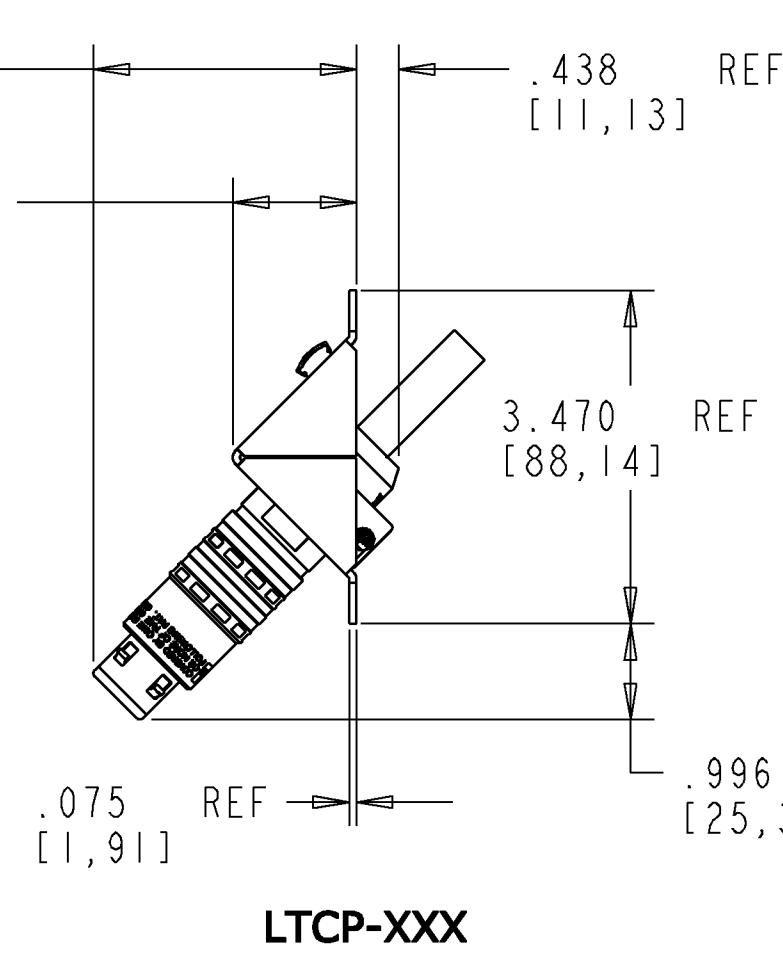

DRAWING NUMBER 1373697

SHT. 3 OF 7

**DIMENSIONS IN INCHES
THIRD ANGLE PROJECTION**

INFORMATION ON THIS DOCUMENT IS PROPRIETARY TO ADC AND SHALL NOT BE USED, COPIED, REPRODUCED OR DISCLOSED IN WHOLE OR IN PART WITHOUT WRITTEN CONSENT OF ADC.
 ALL DIMS AND TOLERANCES ARE INCHES UNLESS OTHERWISE SPECIFIED
 .XX:±xx
 .XXX:±xxx
 ANGULAR:±N/A