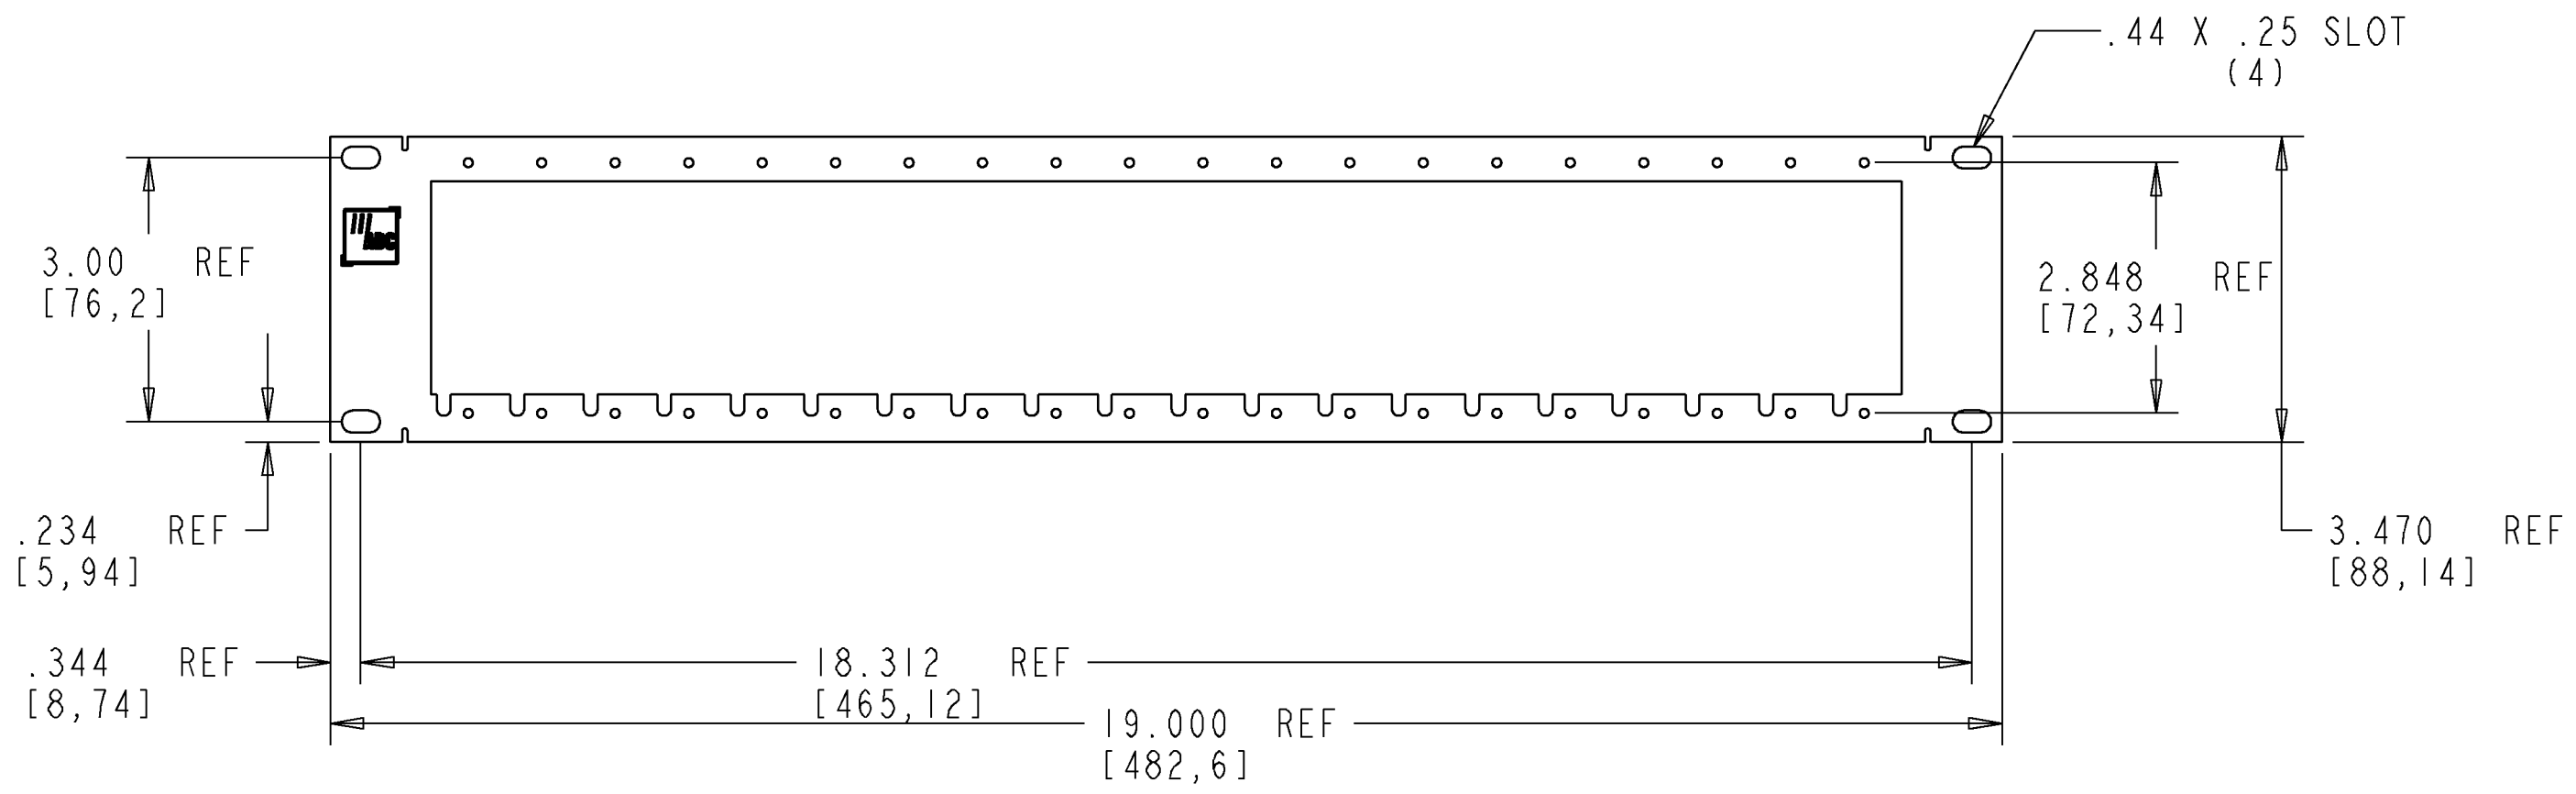

A

B

C

D

NOTES:

1. ONE COPY OF THIS DWG IS INCLUDED WITH UNIT AND SCREW #6 (40).

COLOR	EMPTY CHASIS ADC CATALOG NUMBERS	RACK UNITS
GRAY	TRP-2-G	2
BLACK	TRP-2-BK	2

2

2

3

3