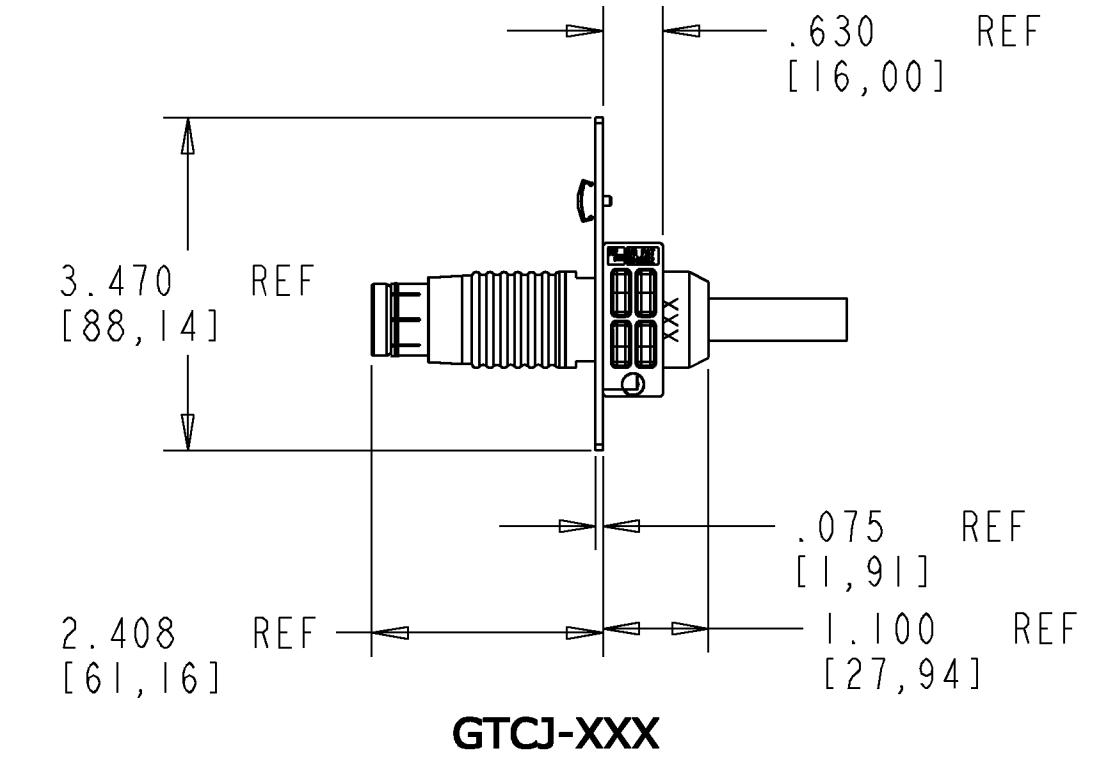

GLOBAL PROAX TRIAX