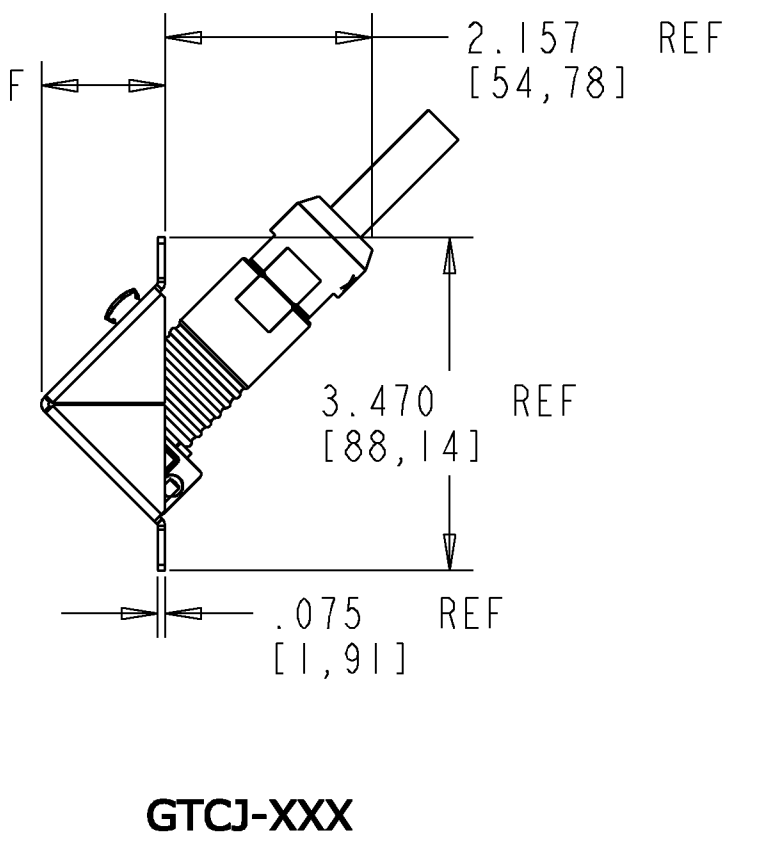

**DIMENSIONS IN INCHES
 THIRD ANGLE PROJECTION**

USA PROAX TRIAX

GLOBAL PROAX TRIAX

YOKE CLAMP KITS FOR ADC CATALOG NUMBERS. INCLUDES TWO HALF YOKE PER KIT.

* TCJ-Y	TCJ-XXX BTCJ-XXX NTCJ-XXX **GTCJ-XXX **LTCJ-XXX **DTCJ-XXX **DTCP-XXX **JTCJ-XXX
* TCP-Y	TCP-XXX GTCJ-XXX BTCJ-XXX NTCP-XXX LTCJ-XXX JTCP-XXX