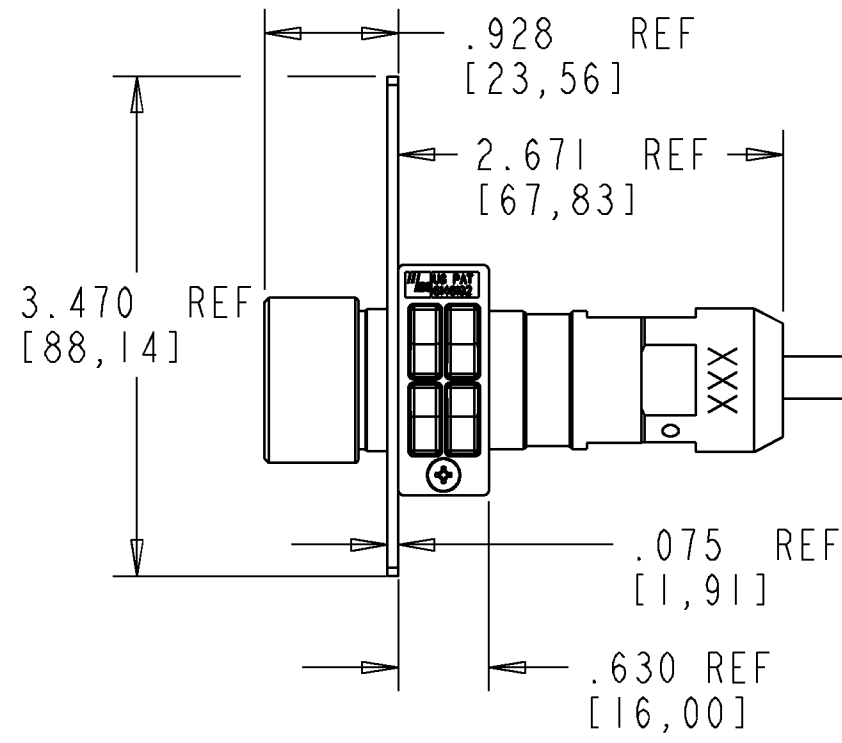

DTCJ-XXX

JTCP-XXX

INFORMATION ON THIS DOCUMENT IS PROPRIETARY TO ADC AND SHALL NOT BE USED, COPIED, REPRODUCED OR DISCLOSED IN WHOLE OR IN PART WITHOUT WRITTEN CONSENT OF ADC.

ALL DIMS AND TOLERANCES .XX:±.XX ARE INCHES UNLESS OTHERWISE SPECIFIED .XXX:±.000 ANGULAR:±N/A

TITLE PROAX TRIAX CONNECTORS MOUNTING SOLUTIONS INSTALLATION DRAWING

DRAWING NUMBER 1373697

DO NOT SCALE DRAWING

ENGR: K. SKLUACEK
DWN: R. DEMULLING

SHT. 5 OF 7

DIMENSIONS IN INCHES
THIRD ANGLE PROJECTION