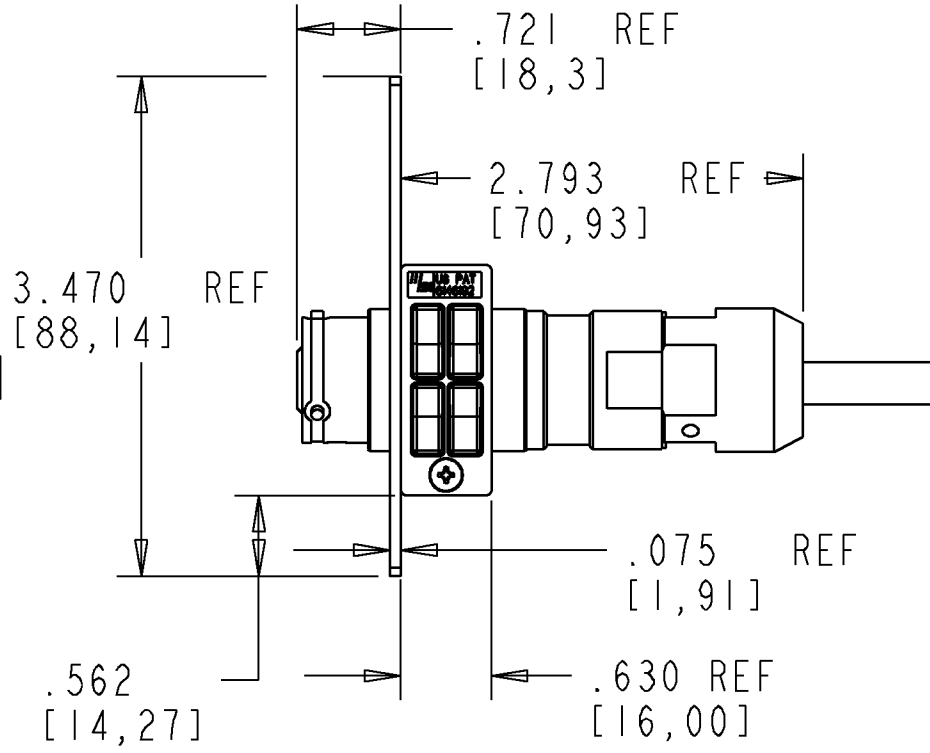

DTCP-XXX

JTCP-XXX

INFORMATION ON THIS DOCUMENT IS PROPRIETARY TO ADC AND SHALL NOT BE USED, COPIED, REPRODUCED OR DISCLOSED IN WHOLE OR IN PART WITHOUT WRITTEN CONSENT OF ADC.

ALL DIMS AND TOLERANCES .XX:±.XX ARE INCHES UNLESS OTHERWISE SPECIFIED .XXX:±.000 ANGULAR:±N/A

TITLE PROAX TRIAX CONNECTORS MOUNTING SOLUTIONS INSTALLATION DRAWING

DRAWING NUMBER 1373697

DO NOT SCALE DRAWING

ENGR: K. SKLUACEK
DWN: R. DEMULLING

SHT. 5 OF 7

DIMENSIONS IN INCHES
THIRD ANGLE PROJECTION