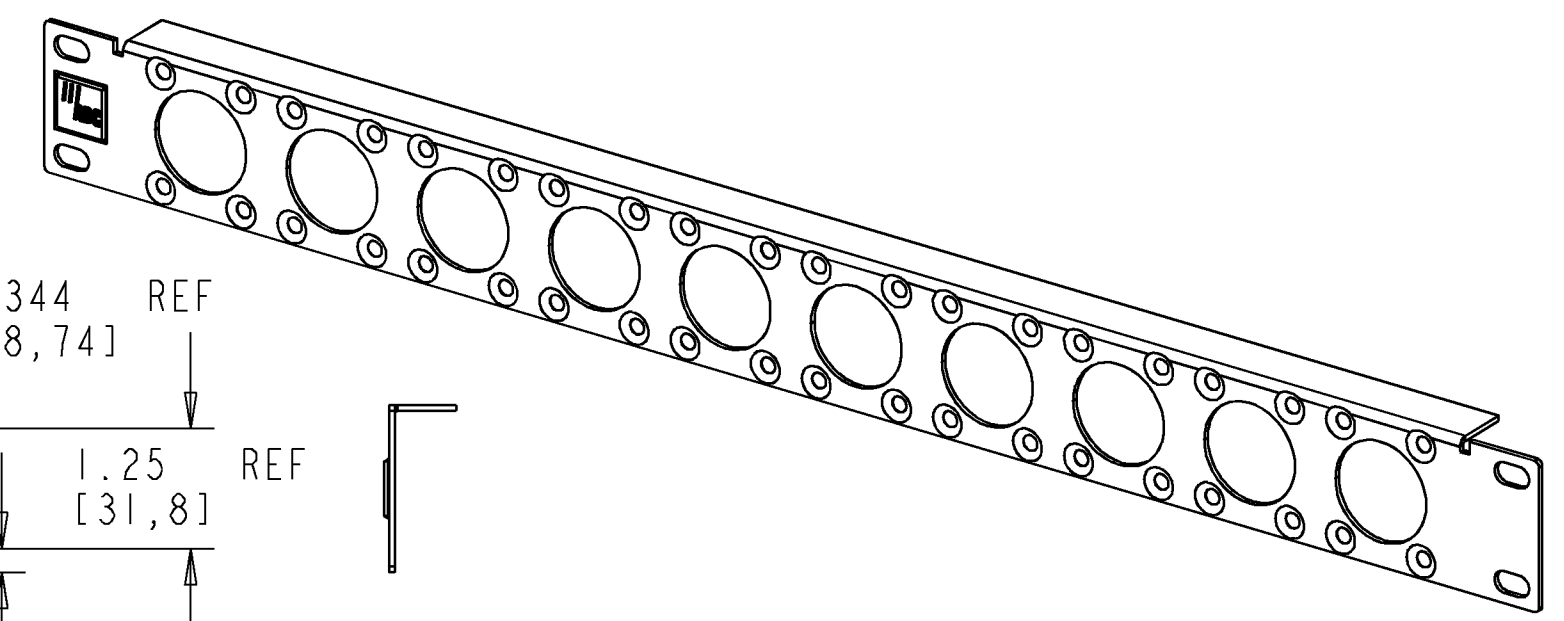

NOTES:

1. ONE COPY OF THIS DRAWING IS INCLUDED WITH UNIT.
2. THIS PANEL HAS AN ADC VAMP (VC-1) MOUNTING PATTERN.

COLOR	EMPTY CHASIS ADC CATALOG NUMBERS	RACK UNITS
GRAY	TRP-1-G	1
BLACK	TRP-1-BK	1

INFORMATION ON THIS DOCUMENT IS PROPRIETARY TO ADC AND SHALL NOT BE USED, COPIED, REPRODUCED OR DISCLOSED IN WHOLE OR IN PART WITHOUT WRITTEN CONSENT OF ADC.		TITLE PROAX TRIAX CONNECTORS MOUNTING SOLUTIONS INSTALLATION DRAWING	
ALL DIMS AND TOLERANCES ARE INCHES UNLESS OTHERWISE SPECIFIED	.XX:±xx .XXX:±xxx ANGULAR:±N/A	C SIZE	DRAWING NUMBER 1373697
DO NOT SCALE DRAWING	ENGR: K. SKLUACEK DWN: R. DEMULLING	SHT. 7 OF 7	

A

B

C

**DIMENSIONS IN INCHES
THIRD ANGLE PROJECTION**

4