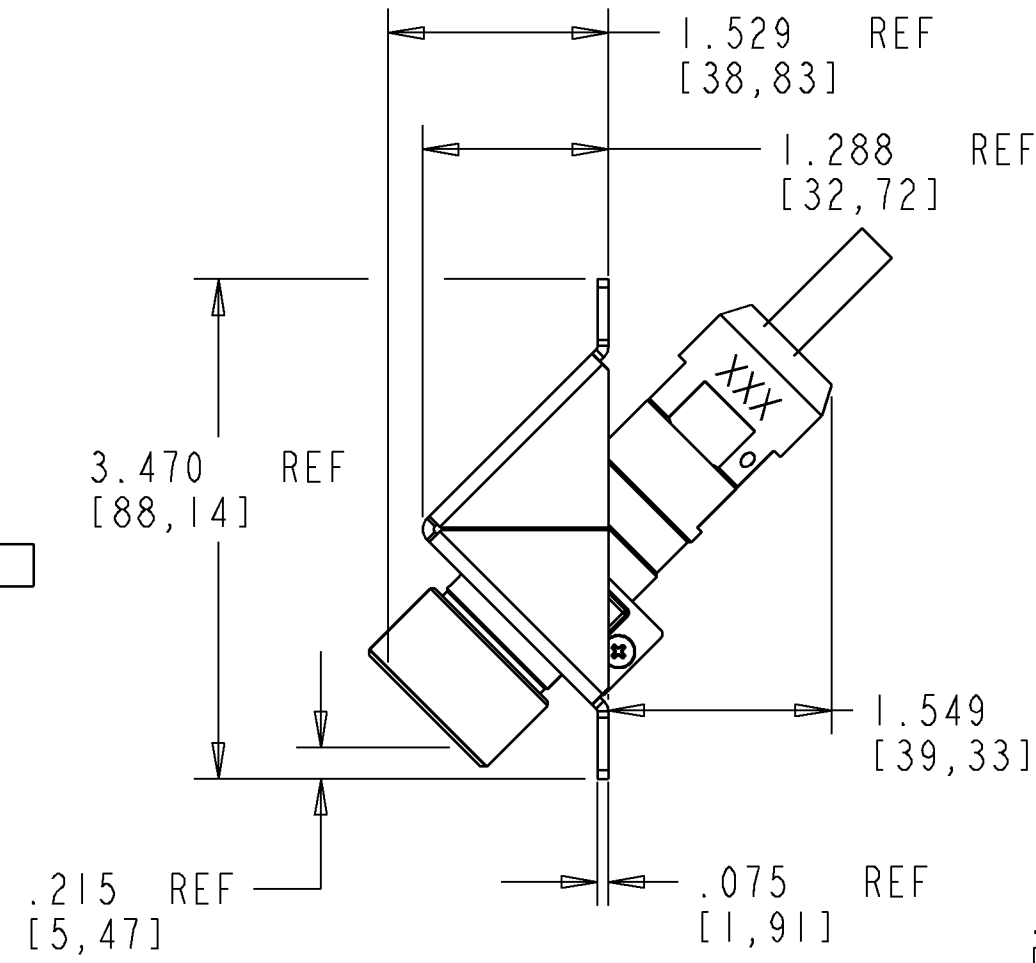

DTCJ-XXX

JTCP-XXX

INFORMATION ON THIS DOCUMENT IS PROPRIETARY TO ADC AND SHALL NOT BE USED, COPIED, REPRODUCED OR DISCLOSED IN WHOLE OR IN PART WITHOUT WRITTEN CONSENT OF ADC.

ALL DIMS AND TOLERANCES .XX:±.XX ARE INCHES UNLESS OTHERWISE SPECIFIED .XXX:±.000 ANGULAR:±N/A

TITLE PROAX TRIAX CONNECTORS MOUNTING SOLUTIONS INSTALLATION DRAWING

DRAWING NUMBER 1373697

DO NOT SCALE DRAWING

ENGR: K. SKLUACEK
DWN: R. DEMULLING

SHT. 5 OF 7

DIMENSIONS IN INCHES
THIRD ANGLE PROJECTION