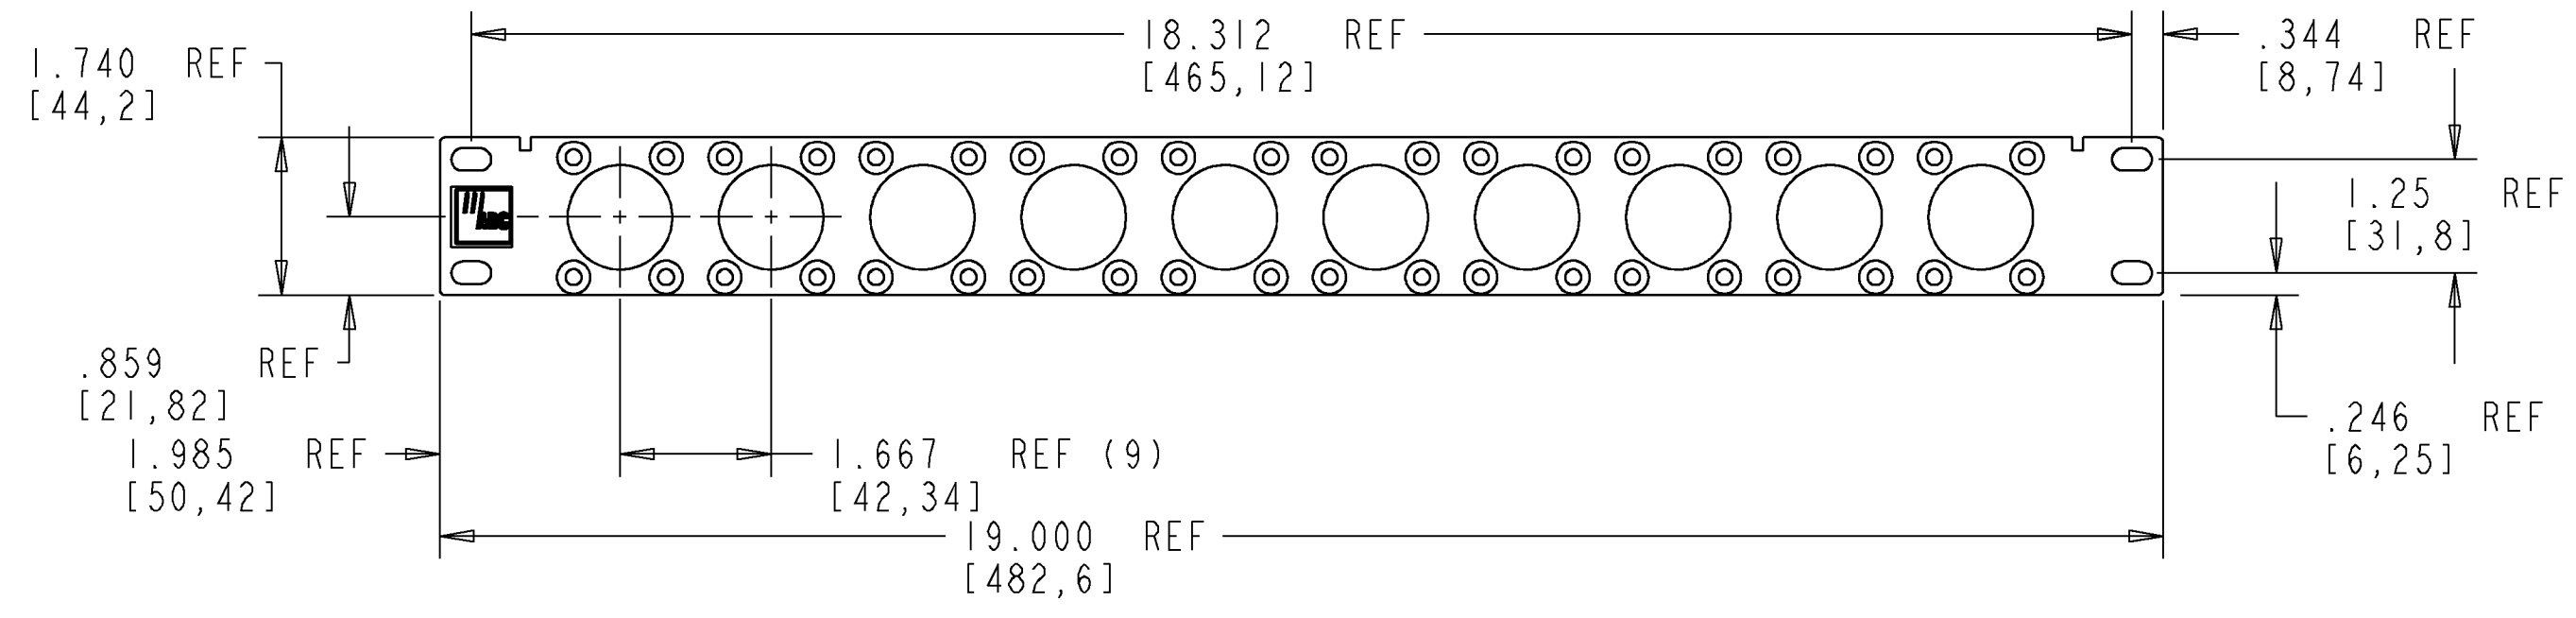

NOTES:

1. ONE COPY OF THIS DRAWING IS INCLUDED WITH UNIT.
2. THIS PANEL HAS AN ADC VAMP (VC-1) MOUNTING PATTERN.

COLOR	EMPTY CHASIS ADC CATALOG NUMBERS	RACK UNITS
GRAY	TRP-1-G	1
BLACK	TRP-1-BK	1

INFORMATION ON THIS DOCUMENT IS PROPRIETARY TO ADC AND SHALL NOT BE USED, COPIED, REPRODUCED OR DISCLOSED IN WHOLE OR IN PART WITHOUT WRITTEN CONSENT OF ADC.		TITLE PROAX TRIAX CONNECTORS MOUNTING SOLUTIONS INSTALLATION DRAWING	
ALL DIMS AND TOLERANCES ARE INCHES UNLESS OTHERWISE SPECIFIED	.XX:±xx .XXX:±xxx ANGULAR:±N/A	C SIZE	DRAWING NUMBER 1373697
DO NOT SCALE DRAWING	ENGR: K. SKLUACEK DWN: R. DEMULLING	SHT. 7 OF 7	

A

B

C

**DIMENSIONS IN INCHES
THIRD ANGLE PROJECTION**

4