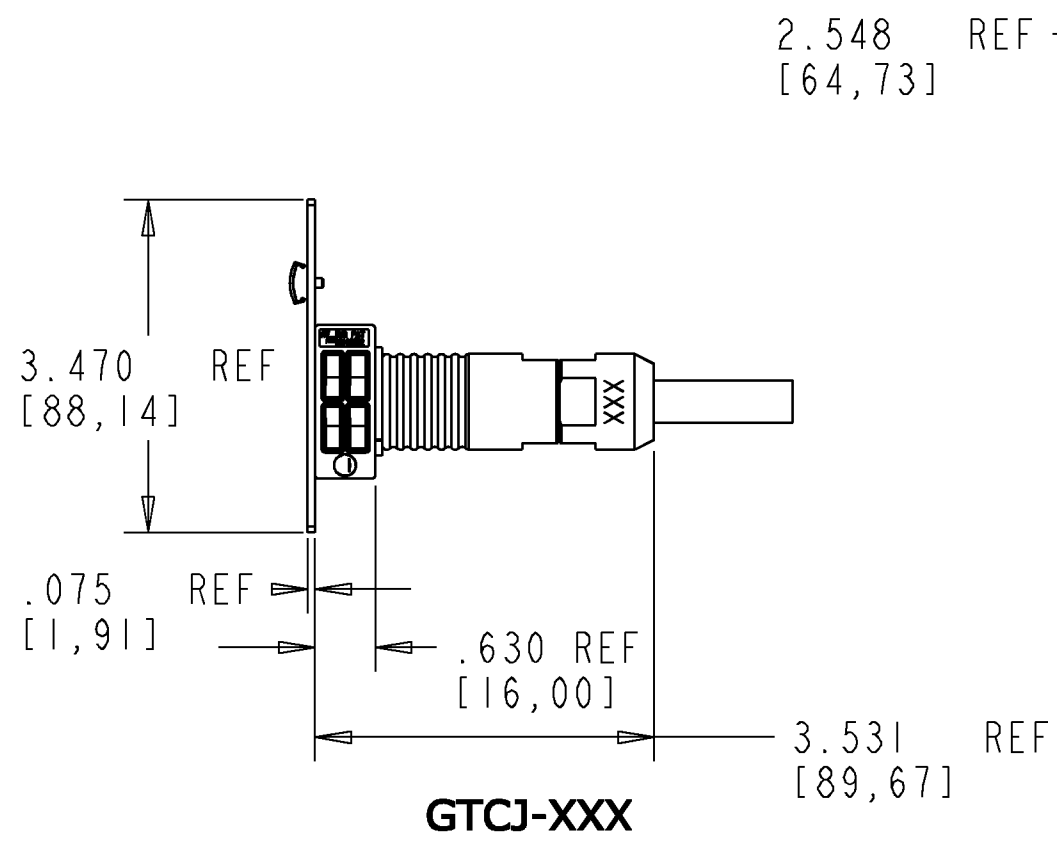

GLOBAL PROAX TRIAX