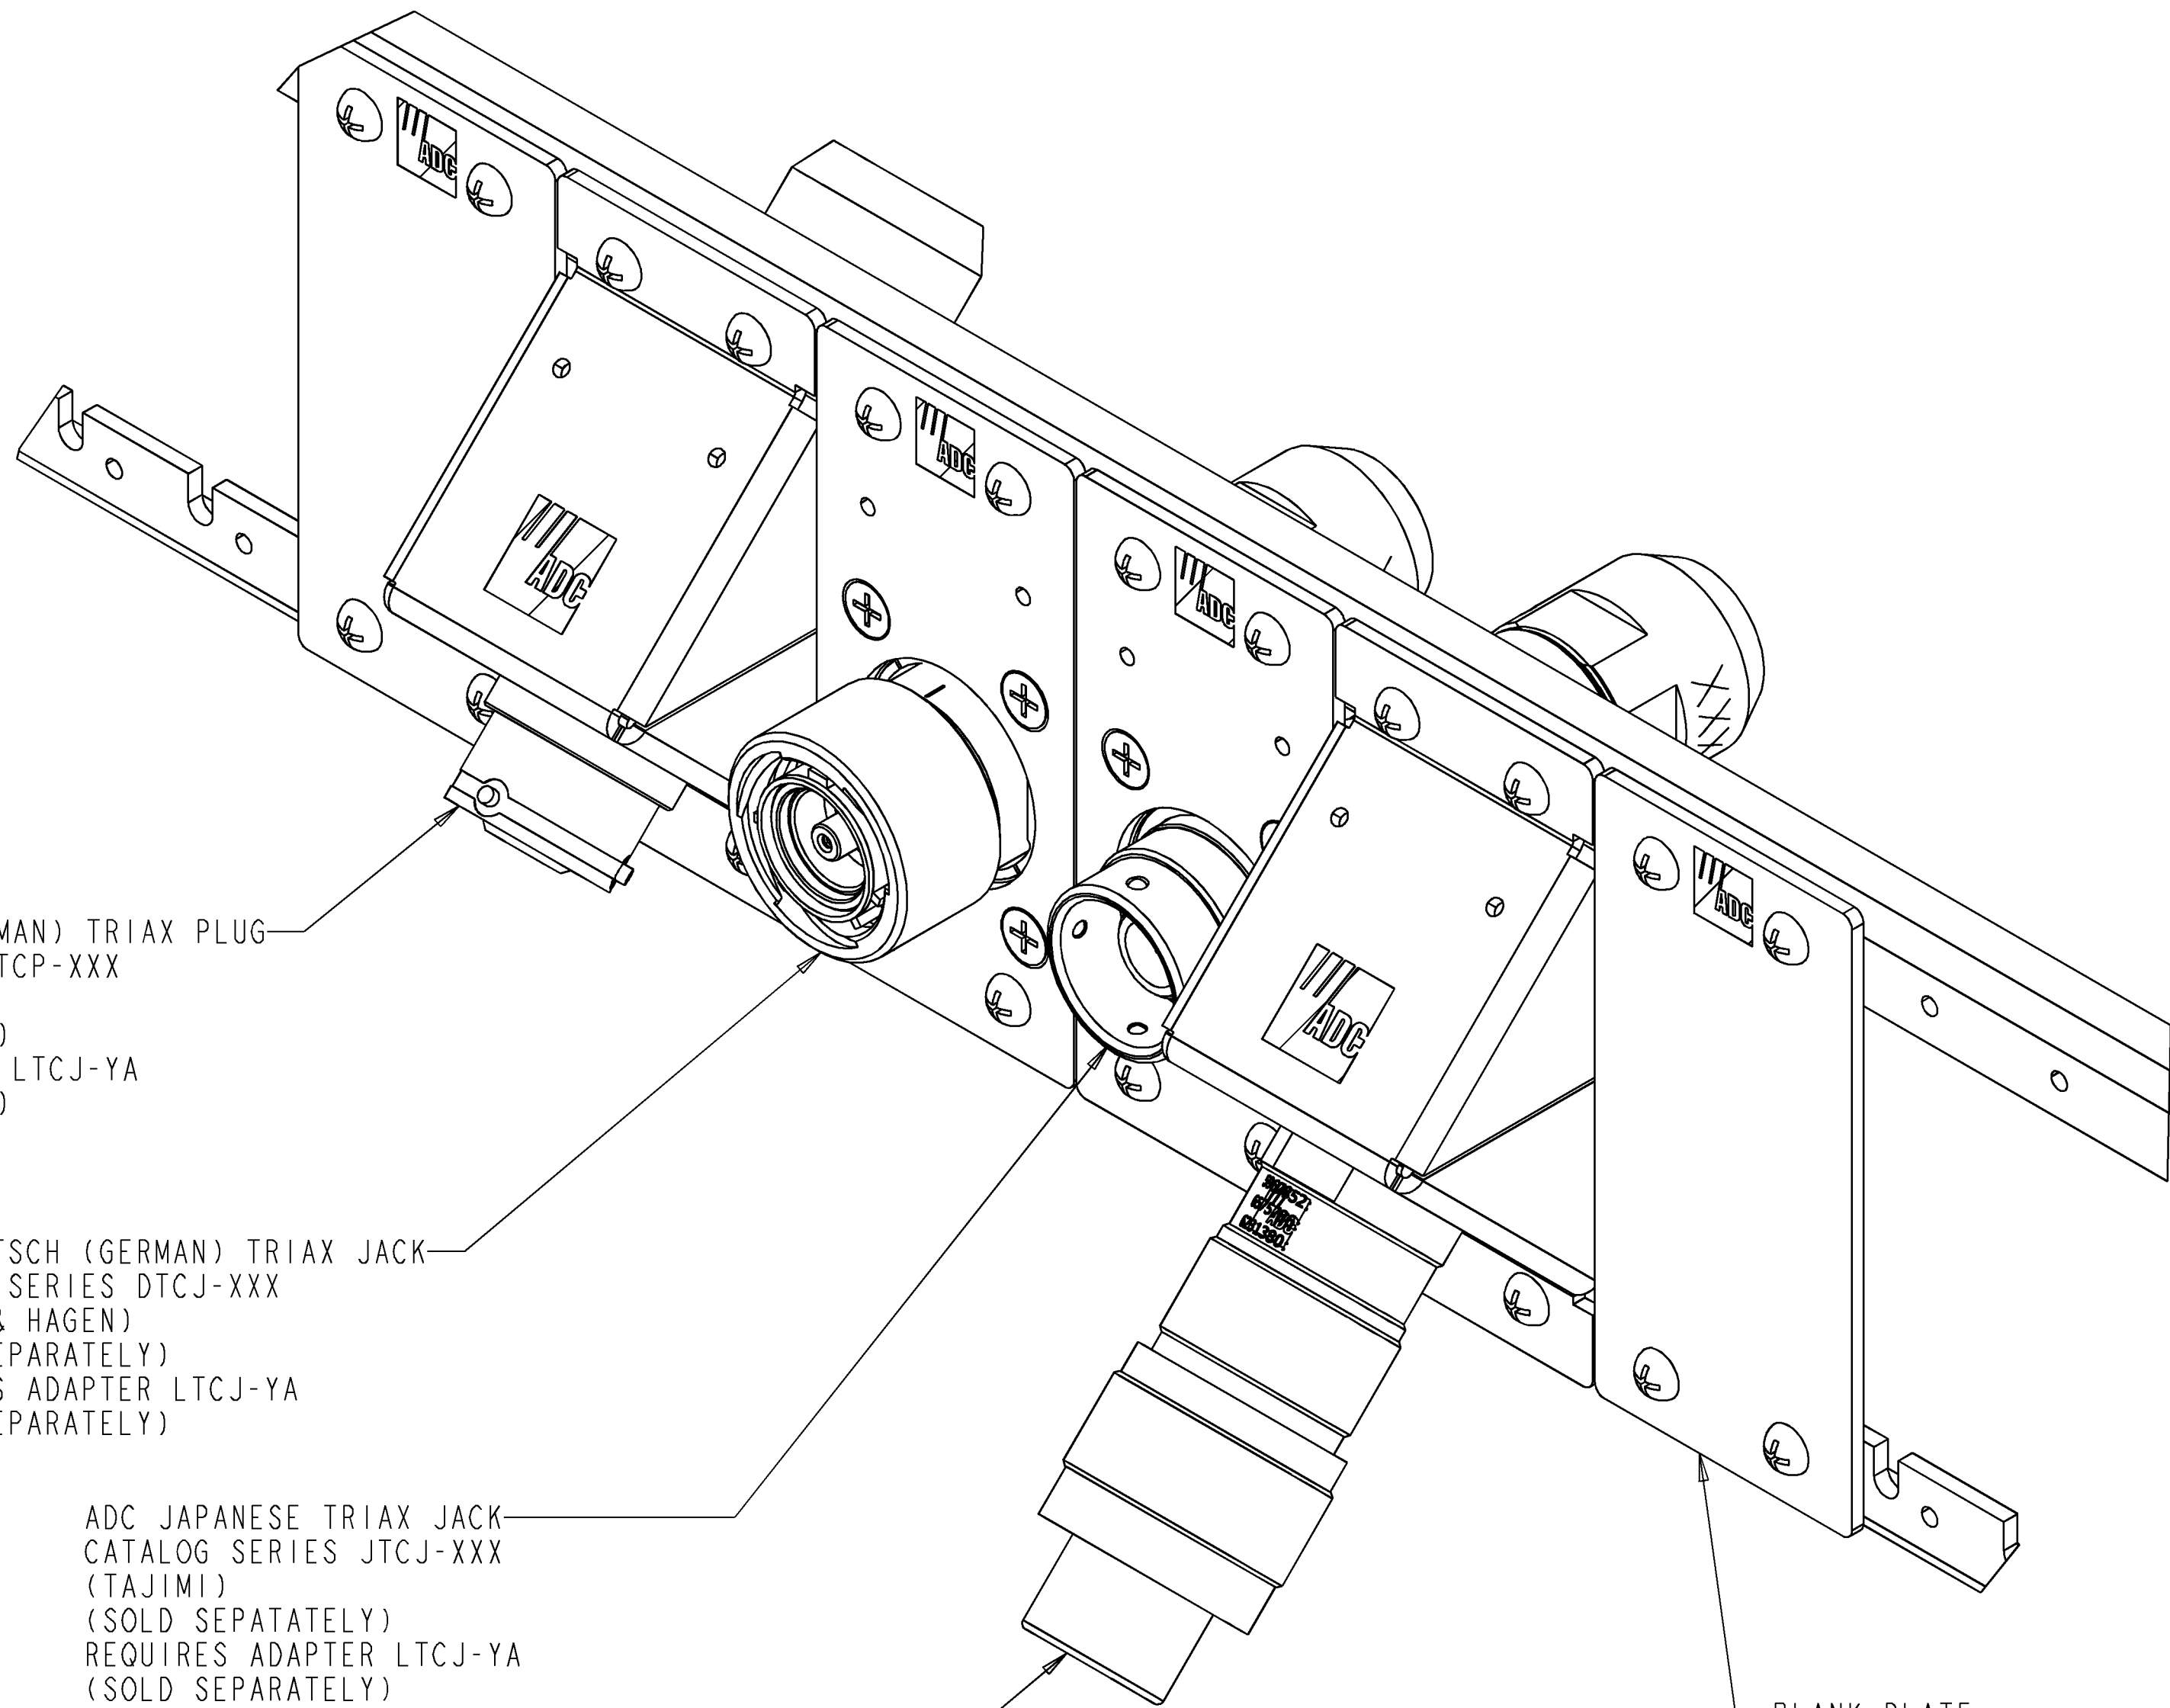

A

B

C

D

ADC DEUTSCH (GERMAN) TRIAX PLUG
CATALOG SERIES DTCP-XXX
(DAMAR & HAGEN)
(SOLD SEPARATELY)
REQUIRES ADAPTER LTCJ-YA
(SOLD SEPARATELY)

ADC DEUTSCH (GERMAN) TRIAX JACK
CATALOG SERIES DTCJ-XXX
(DAMAR & HAGEN)
(SOLD SEPARATELY)
REQUIRES ADAPTER LTCJ-YA
(SOLD SEPARATELY)

ADC JAPANESE TRIAX JACK
CATALOG SERIES JTCJ-XXX
(TAJIMI)
(SOLD SEPARATELY)
REQUIRES ADAPTER LTCJ-YA
(SOLD SEPARATELY)

ADC JAPANESE TRIAX PLUG
CATALOG SERIES JTCP-XXX
(TAJIMI)
(SOLD SEPARATELY)

BLANK PLATE
SEE TABLE ON SHEET 1

INFORMATION ON THIS DOCUMENT IS
PROPRIETARY TO ADC AND SHALL
NOT BE USED, COPIED, REPRODUCED
OR DISCLOSED IN WHOLE OR IN PART
WITHOUT WRITTEN CONSENT OF ADC.

ALL DIMS AND TOLERANCES .XX:±.xx
ARE INCHES UNLESS .XXX:±.xxx
OTHERWISE SPECIFIED ANGULAR:±N/A

TITLE PROAX TRIAX CONNECTORS
MOUNTING SOLUTIONS
INSTALLATION DRAWING

DRAWING NUMBER 1373697

DO NOT SCALE DRAWING

ENGR: K. SKLUACEK
DWN: R. DEMULLING

SHT. 2 OF 7

A

B

C

**DIMENSIONS IN INCHES
THIRD ANGLE PROJECTION**