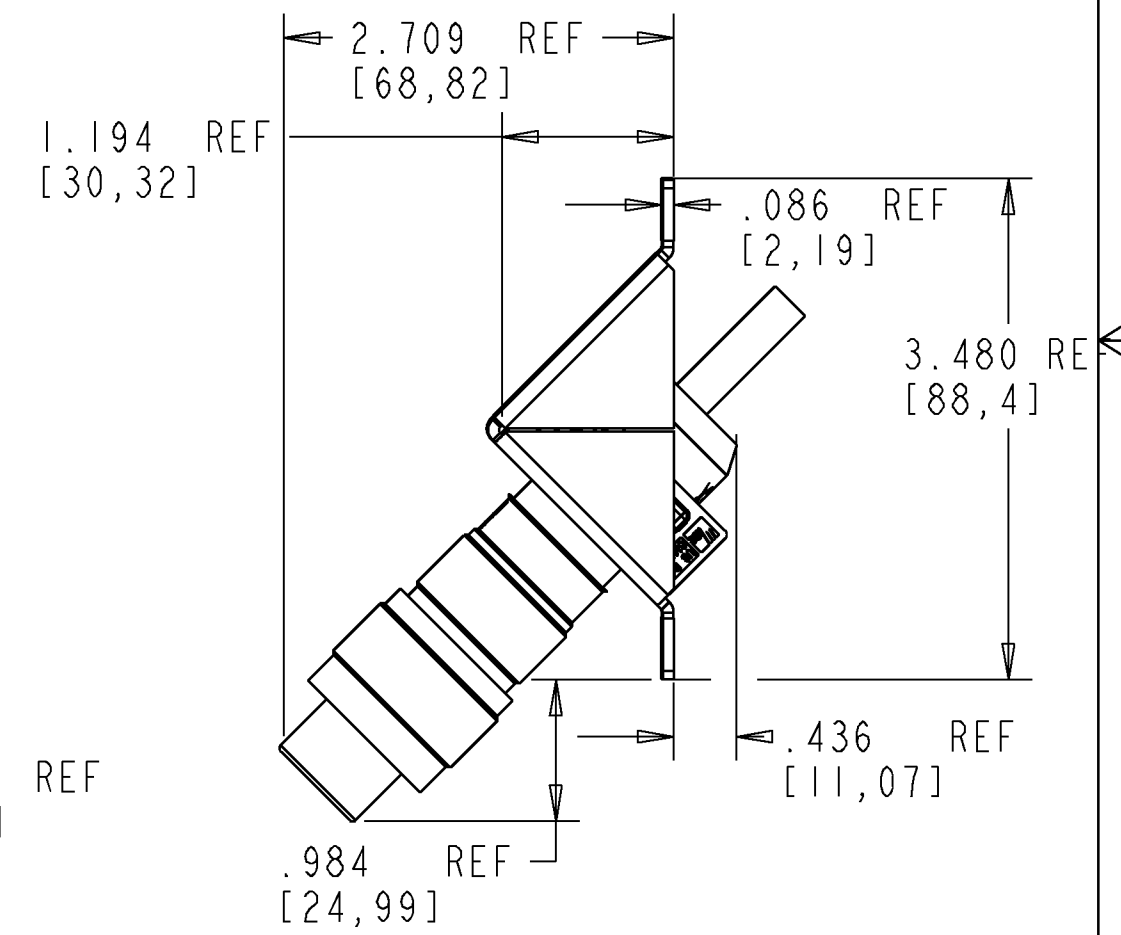

JTCP-XXX

INFORMATION ON THIS DOCUMENT IS PROPRIETARY TO ADC AND SHALL NOT BE USED, COPIED, REPRODUCED OR DISCLOSED IN WHOLE OR IN PART WITHOUT WRITTEN CONSENT OF ADC.

ALL DIMS AND TOLERANCES .XX:±.XX ARE INCHES UNLESS OTHERWISE SPECIFIED .XXX:±.000 ANGULAR:±N/A

TITLE PROAX TRIAX CONNECTORS MOUNTING SOLUTIONS INSTALLATION DRAWING

DRAWING NUMBER 1373697

DO NOT SCALE DRAWING

ENGR: K. SKLUACEK
DWN: R. DEMULLING

SHT. 5 OF 7

DIMENSIONS IN INCHES
THIRD ANGLE PROJECTION