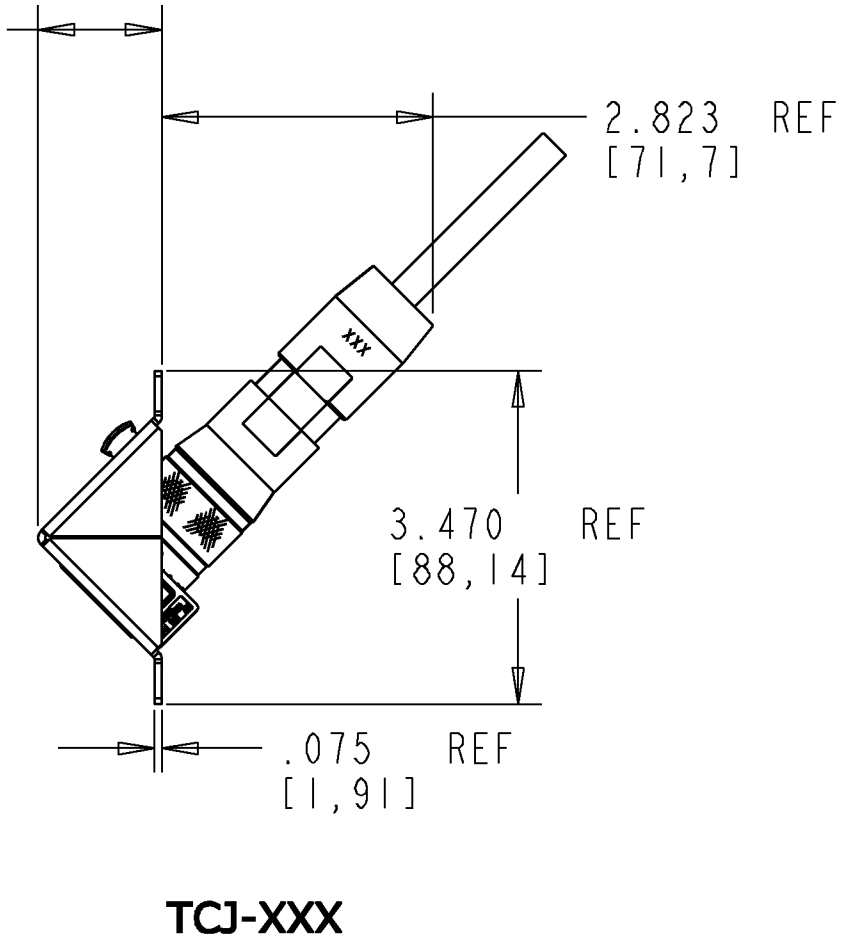

**DIMENSIONS IN INCHES
 THIRD ANGLE PROJECTION**

USA PROAX TRIAX

GLOBAL PROAX TRIAX

YOKE CLAMP KITS FOR ADC CATALOG NUMBERS. INCLUDES TWO HALF YOKE PER KIT.

* TCJ-Y	TCJ-XXX BTCJ-XXX NTCJ-XXX **GTCJ-XXX **LTCJ-XXX **DTCJ-XXX **DTCP-XXX **JTCJ-XXX
* TCP-Y	TCP-XXX GTCJ-XXX BTCJ-XXX NTCP-XXX LTCJ-XXX JTCP-XXX