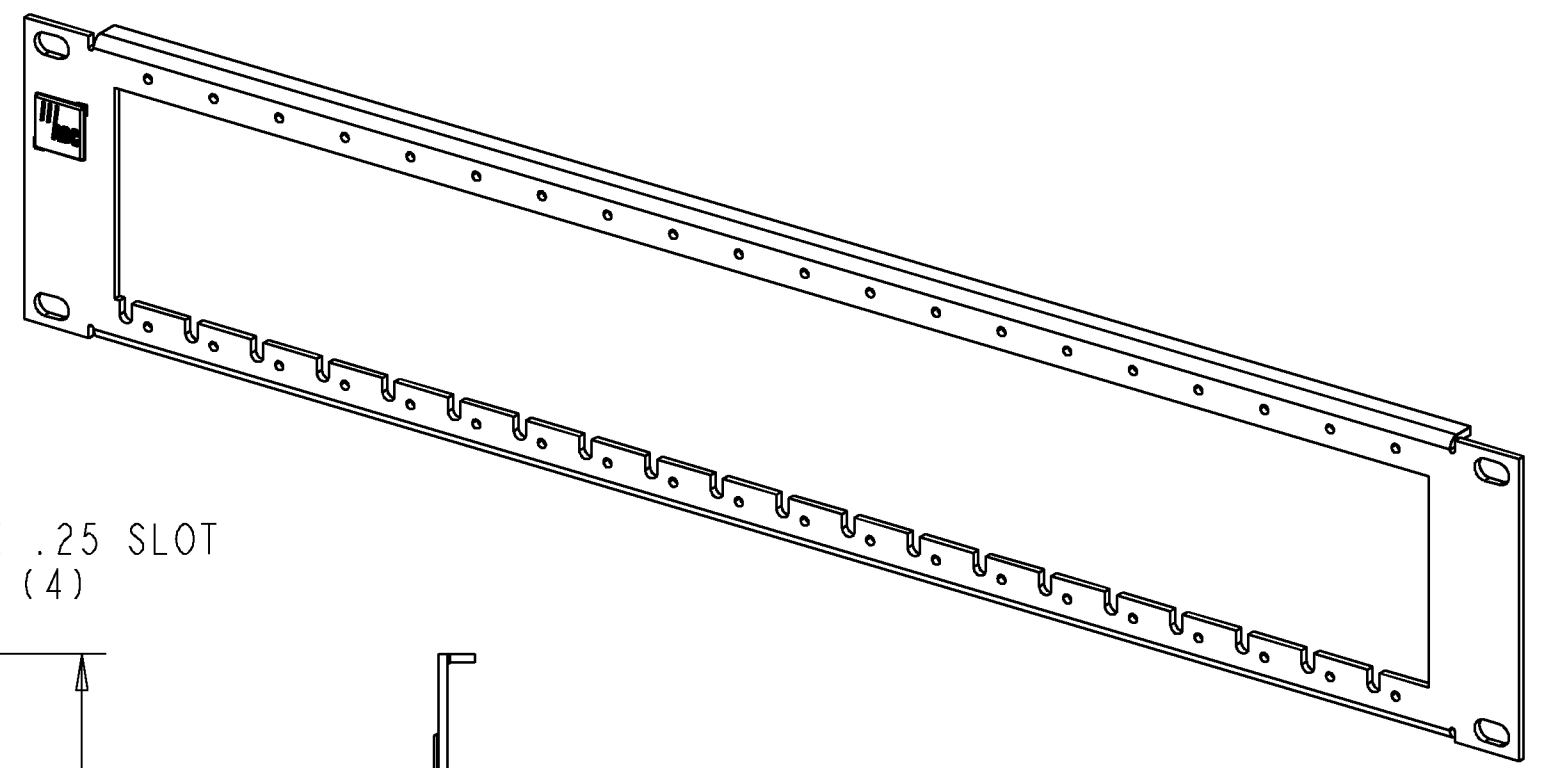

A

B

C

D

NOTES:

1. ONE COPY OF THIS DWG IS INCLUDED WITH UNIT AND SCREW #6 (40).

COLOR	EMPTY CHASIS ADC CATALOG NUMBERS	RACK UNITS
GRAY	TRP-2-G	2
BLACK	TRP-2-BK	2

2

2

3

3