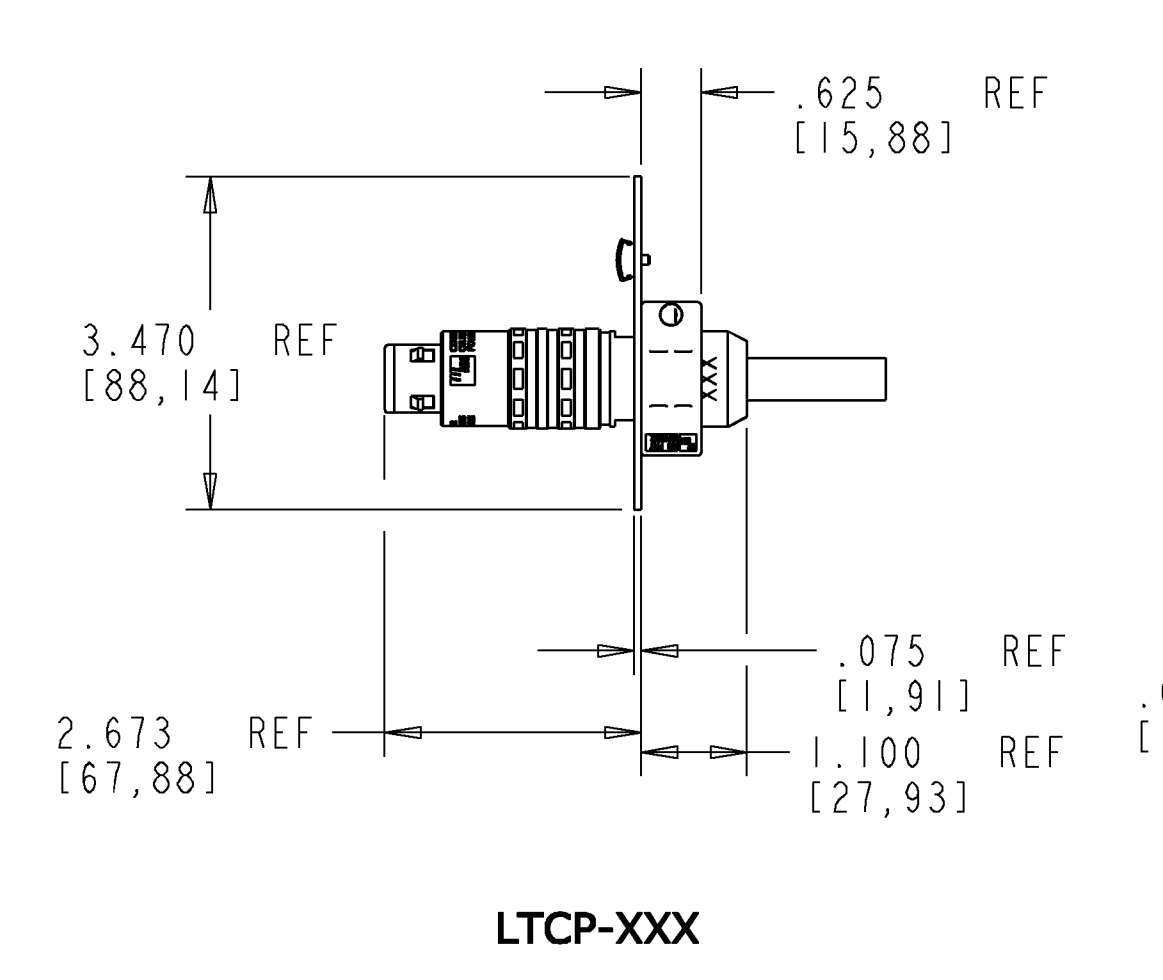

INFORMATION ON THIS DOCUMENT IS PROPRIETARY TO ADC AND SHALL NOT BE USED, COPIED, REPRODUCED OR DISCLOSED IN WHOLE OR IN PART WITHOUT WRITTEN CONSENT OF ADC.
ALL DIMS AND TOLERANCES ARE INCHES UNLESS OTHERWISE SPECIFIED
.XX:±xx
.XXX:±xxx
ANGULAR:±N/A

TITLE PROAX TRIAX CONNECTORS MOUNTING SOLUTIONS INSTALLATION DRAWING		DRAWING NUMBER 1373697	B REV
DO NOT SCALE DRAWING	ENGR: K. SKLUACEK DWN: R. DEMULLING	SHT. 4 OF 7	

DIMENSIONS IN INCHES
THIRD ANGLE PROJECTION