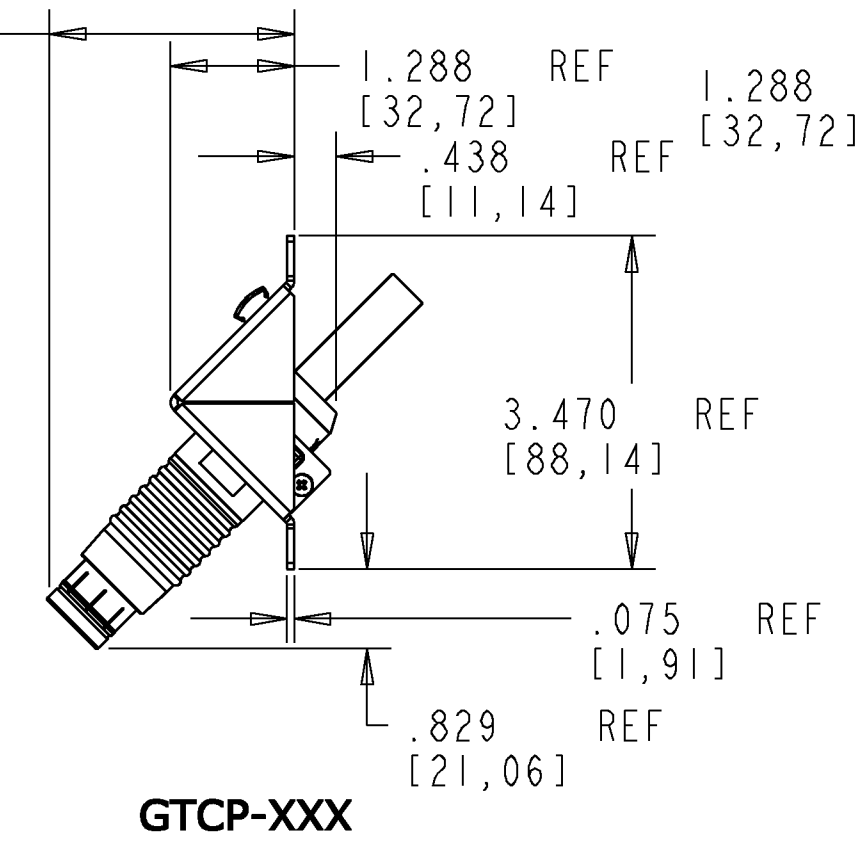

GLOBAL PROAX TRIAX