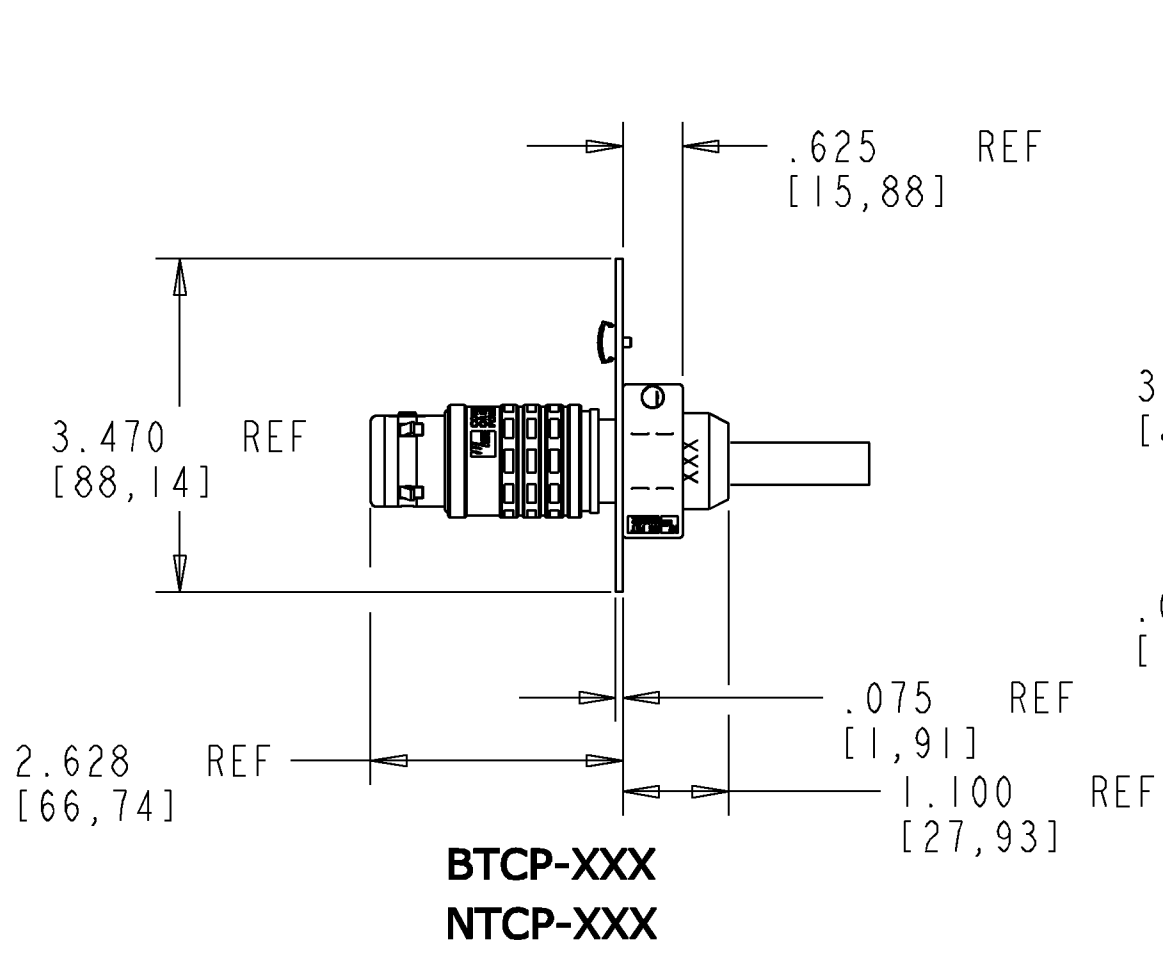

INFORMATION ON THIS DOCUMENT IS PROPRIETARY TO ADC AND SHALL NOT BE USED, COPIED, REPRODUCED OR DISCLOSED IN WHOLE OR IN PART WITHOUT WRITTEN CONSENT OF ADC.
ALL DIMS AND TOLERANCES ARE INCHES UNLESS OTHERWISE SPECIFIED
.XX:±xx
.XXX:±xxx
ANGULAR:±N/A

TITLE PROAX TRIAX CONNECTORS MOUNTING SOLUTIONS INSTALLATION DRAWING		DRAWING NUMBER 1373697	B REV
DO NOT SCALE DRAWING	ENGR: K. SKLUACEK DWN: R. DEMULLING	SHT. 4 OF 7	

DIMENSIONS IN INCHES
THIRD ANGLE PROJECTION