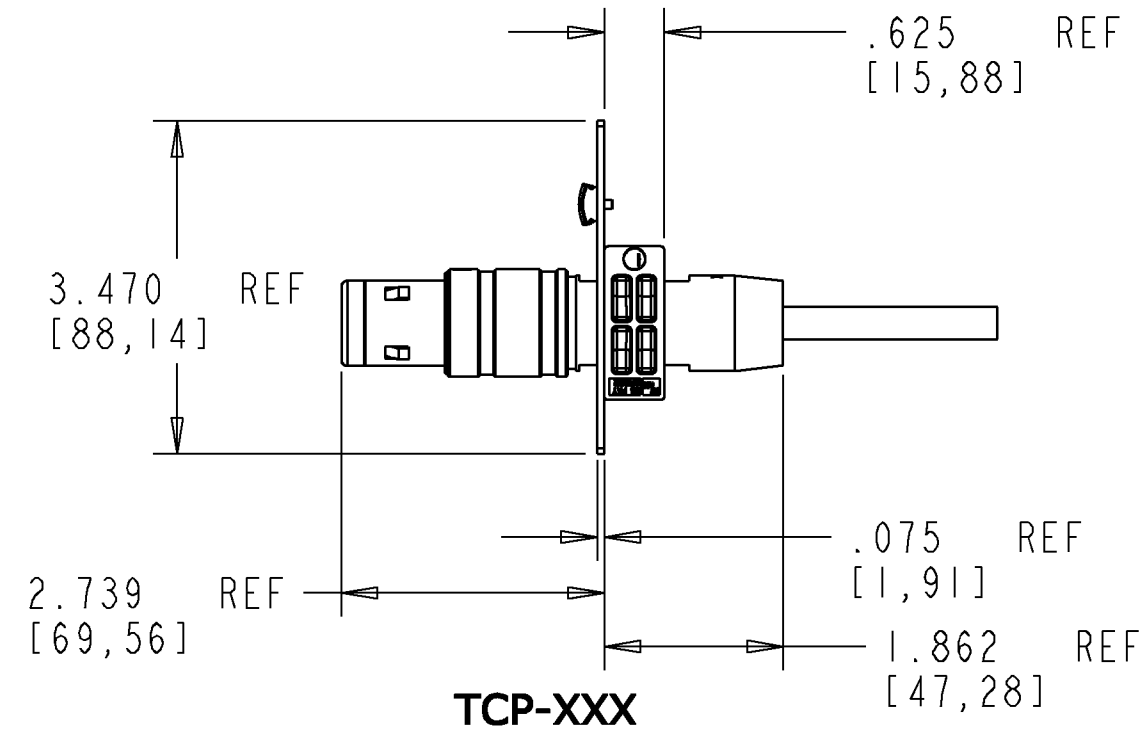

USA PROAX TRIAX