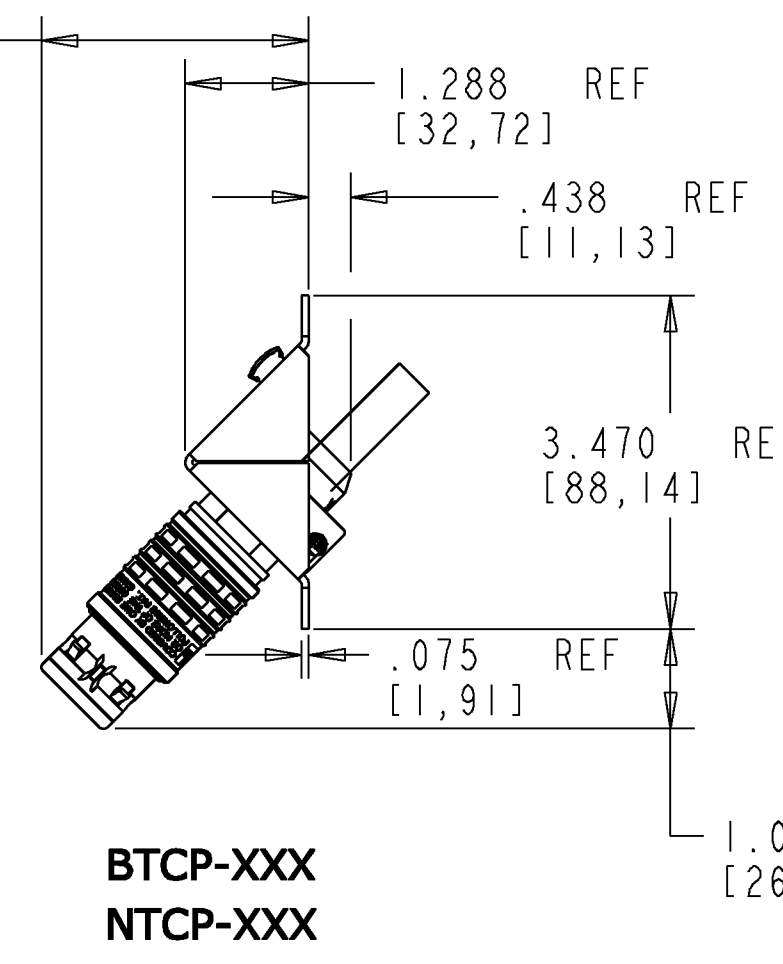

DRAWING NUMBER 1373697

SHT. 3 OF 7

**DIMENSIONS IN INCHES
THIRD ANGLE PROJECTION**

INFORMATION ON THIS DOCUMENT IS PROPRIETARY TO ADC AND SHALL NOT BE USED, COPIED, REPRODUCED OR DISCLOSED IN WHOLE OR IN PART WITHOUT WRITTEN CONSENT OF ADC.
 ALL DIMS AND TOLERANCES ARE INCHES UNLESS OTHERWISE SPECIFIED
 .XX:±xx
 .XXX:±xxx
 ANGULAR:±N/A