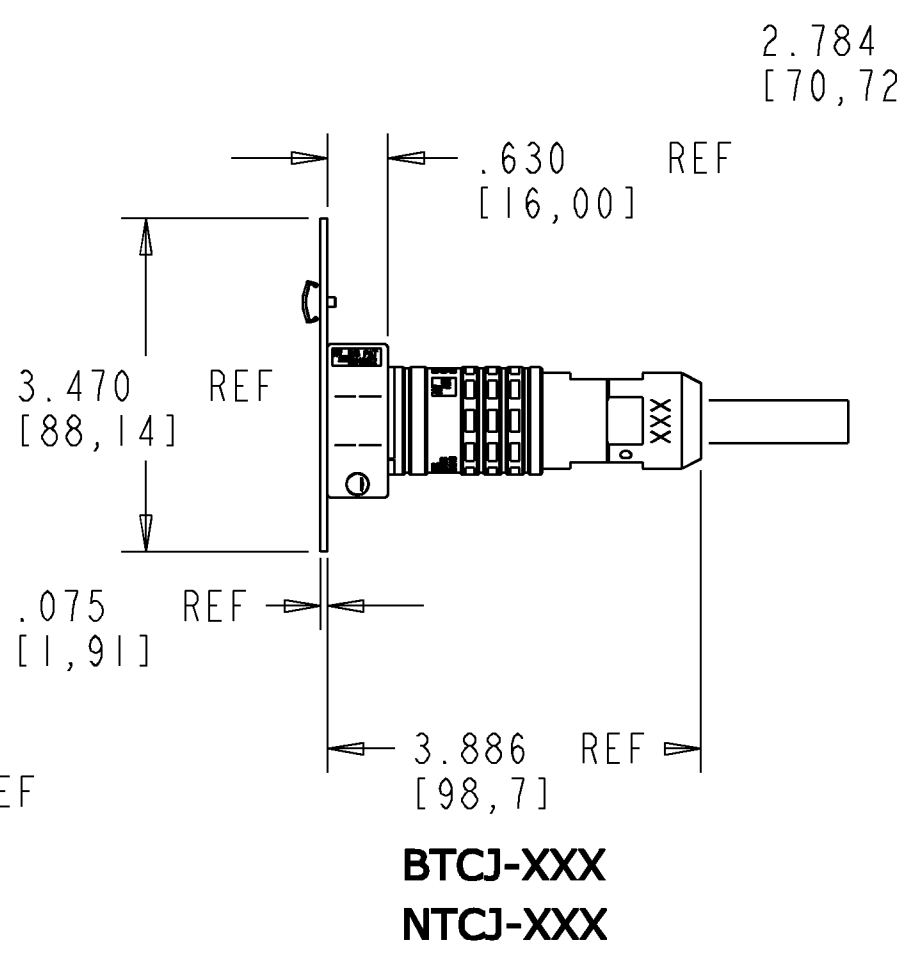

INFORMATION ON THIS DOCUMENT IS PROPRIETARY TO ADC AND SHALL NOT BE USED, COPIED, REPRODUCED OR DISCLOSED IN WHOLE OR IN PART WITHOUT WRITTEN CONSENT OF ADC.
ALL DIMS AND TOLERANCES ARE INCHES UNLESS OTHERWISE SPECIFIED
.XX:±xx
.XXX:±xxx
ANGULAR:±N/A

TITLE PROAX TRIAX CONNECTORS MOUNTING SOLUTIONS INSTALLATION DRAWING		DRAWING NUMBER 1373697	B REV
DO NOT SCALE DRAWING	ENGR: K. SKLUACEK DWN: R. DEMULLING	SHT. 4 OF 7	

DIMENSIONS IN INCHES
THIRD ANGLE PROJECTION