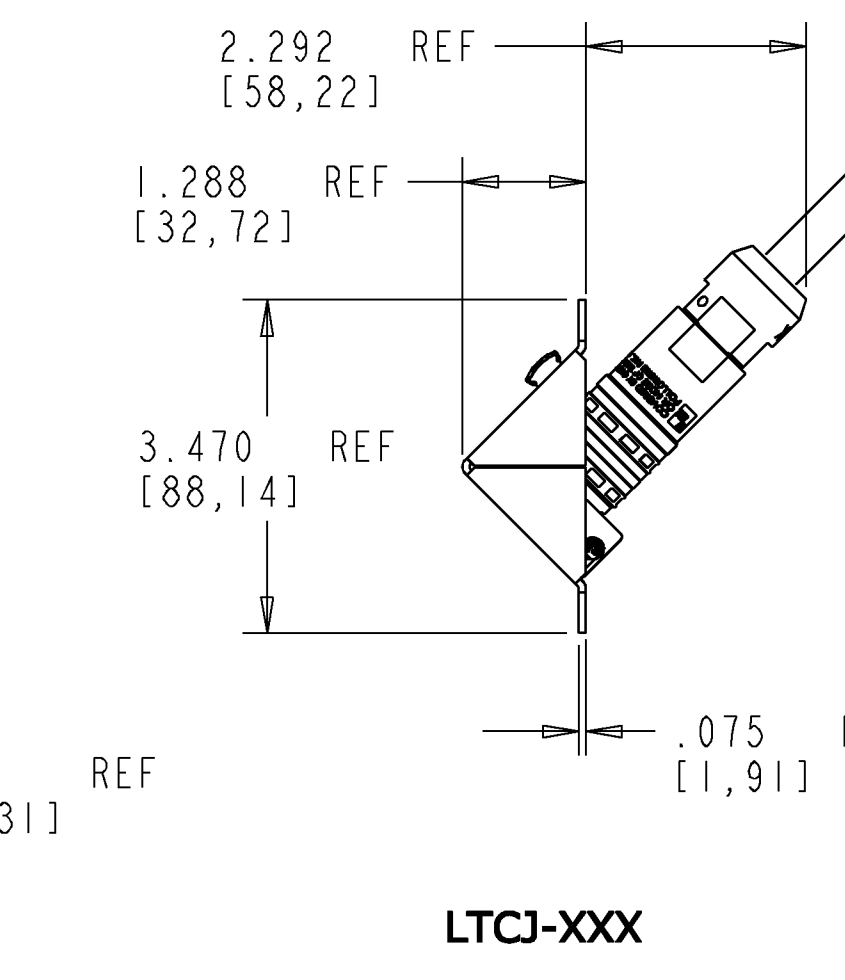

DRAWING NUMBER 1373697

SHT. 3 OF 7

**DIMENSIONS IN INCHES
THIRD ANGLE PROJECTION**

INFORMATION ON THIS DOCUMENT IS PROPRIETARY TO ADC AND SHALL NOT BE USED, COPIED, REPRODUCED OR DISCLOSED IN WHOLE OR IN PART WITHOUT WRITTEN CONSENT OF ADC.
 ALL DIMS AND TOLERANCES ARE INCHES UNLESS OTHERWISE SPECIFIED
 .XX:±xx
 .XXX:±xxx
 ANGULAR:±N/A