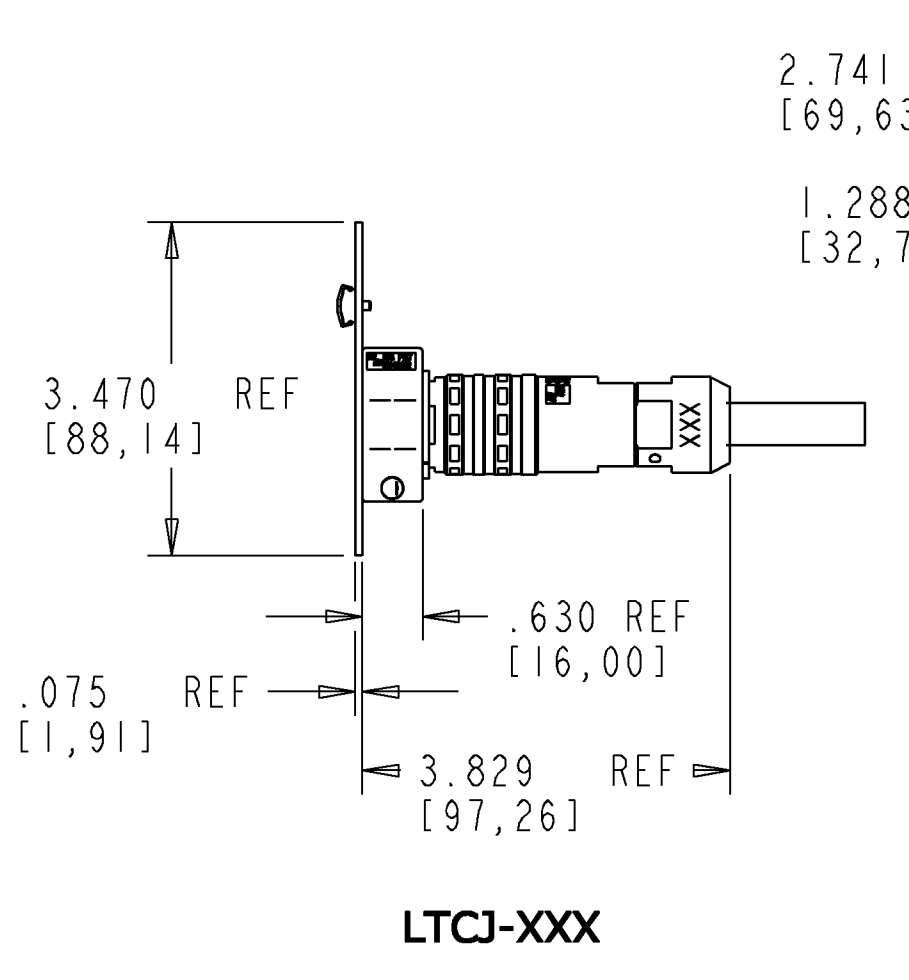

INFORMATION ON THIS DOCUMENT IS PROPRIETARY TO ADC AND SHALL NOT BE USED, COPIED, REPRODUCED OR DISCLOSED IN WHOLE OR IN PART WITHOUT WRITTEN CONSENT OF ADC.
ALL DIMS AND TOLERANCES ARE INCHES UNLESS OTHERWISE SPECIFIED
.XX:±xx
.XXX:±xxx
ANGULAR:±N/A

TITLE PROAX TRIAX CONNECTORS MOUNTING SOLUTIONS INSTALLATION DRAWING		DRAWING NUMBER 1373697	B REV
DO NOT SCALE DRAWING	ENGR: K. SKLUACEK DWN: R. DEMULLING	SHT. 4 OF 7	

DIMENSIONS IN INCHES
THIRD ANGLE PROJECTION