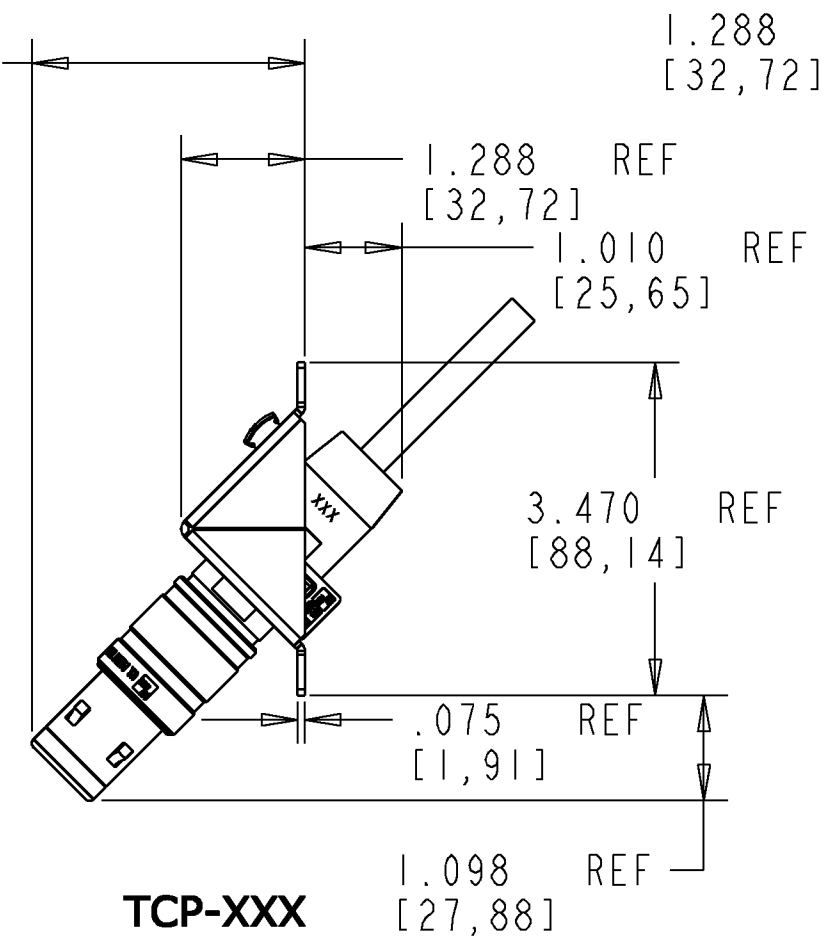

**DIMENSIONS IN INCHES
 THIRD ANGLE PROJECTION**

USA PROAX TRIAX

GLOBAL PROAX TRIAX

YOKE CLAMP KITS FOR ADC CATALOG NUMBERS. INCLUDES TWO HALF YOKE PER KIT.

* TCJ-Y	TCJ-XXX BTCJ-XXX NTCJ-XXX **GTCJ-XXX **LTCJ-XXX **DTCJ-XXX **DTCP-XXX **JTCJ-XXX
* TCP-Y	TCP-XXX GTCJ-XXX BTCJ-XXX NTCP-XXX LTCJ-XXX JTCP-XXX