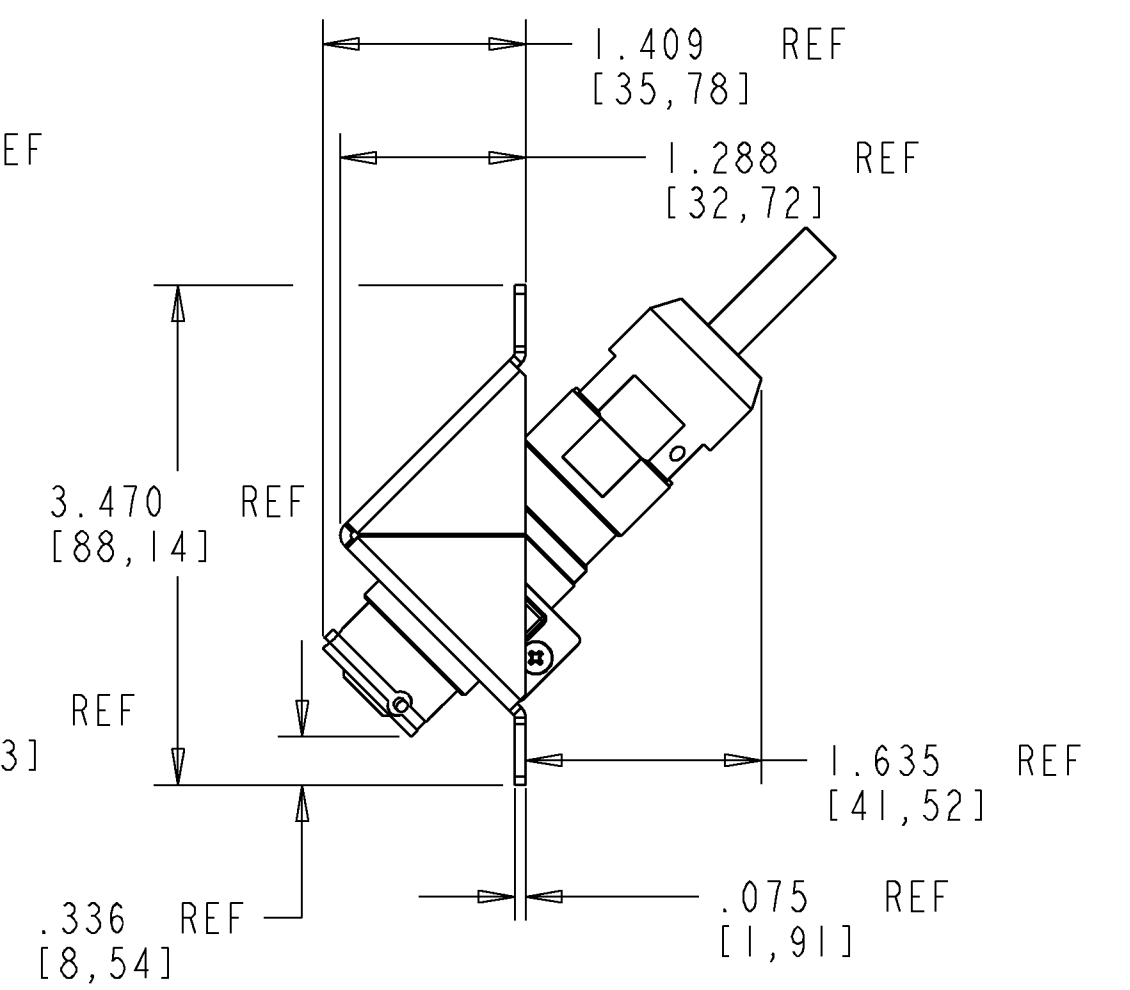

DTCP-XXX

JTCP-XXX

INFORMATION ON THIS DOCUMENT IS PROPRIETARY TO ADC AND SHALL NOT BE USED, COPIED, REPRODUCED OR DISCLOSED IN WHOLE OR IN PART WITHOUT WRITTEN CONSENT OF ADC.

ALL DIMS AND TOLERANCES .XX:±.XX ARE INCHES UNLESS OTHERWISE SPECIFIED .XXX:±.000 ANGULAR:±N/A

TITLE PROAX TRIAX CONNECTORS MOUNTING SOLUTIONS INSTALLATION DRAWING

DRAWING NUMBER 1373697

DO NOT SCALE DRAWING

ENGR: K. SKLUACEK
DWN: R. DEMULLING

SHT. 5 OF 7

DIMENSIONS IN INCHES
THIRD ANGLE PROJECTION